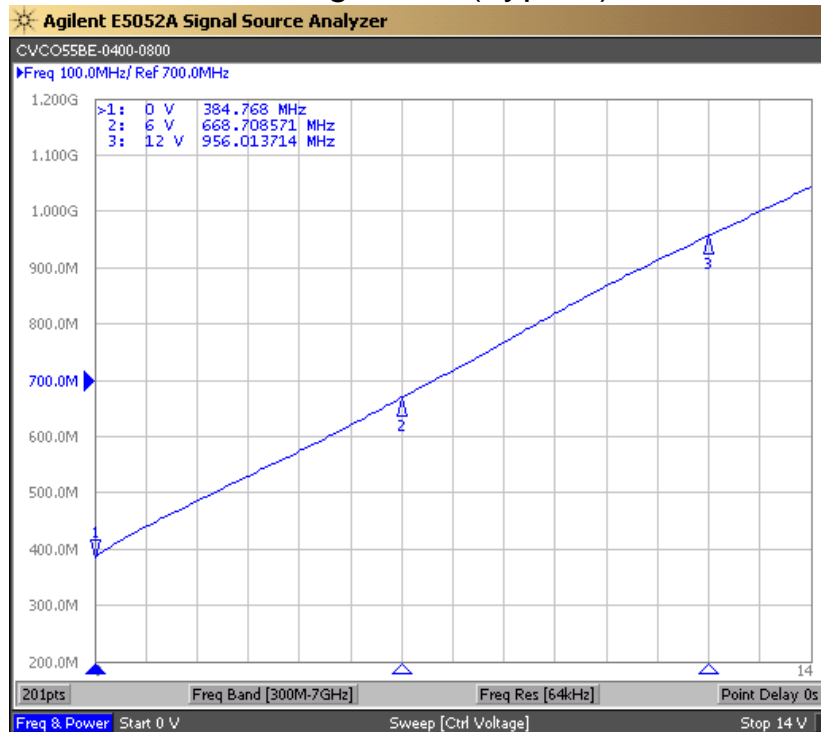

Phase Noise (1 Hz BW, Typical)

Tuning Curve (Typical)

**Product Control:**

Crystek Part Number:	CRBV55BE-0400-0800	Release Date:	24-Jun-2016
Revision Level:	D	Responsible:	C. Vales

Specification is subject to change without notice