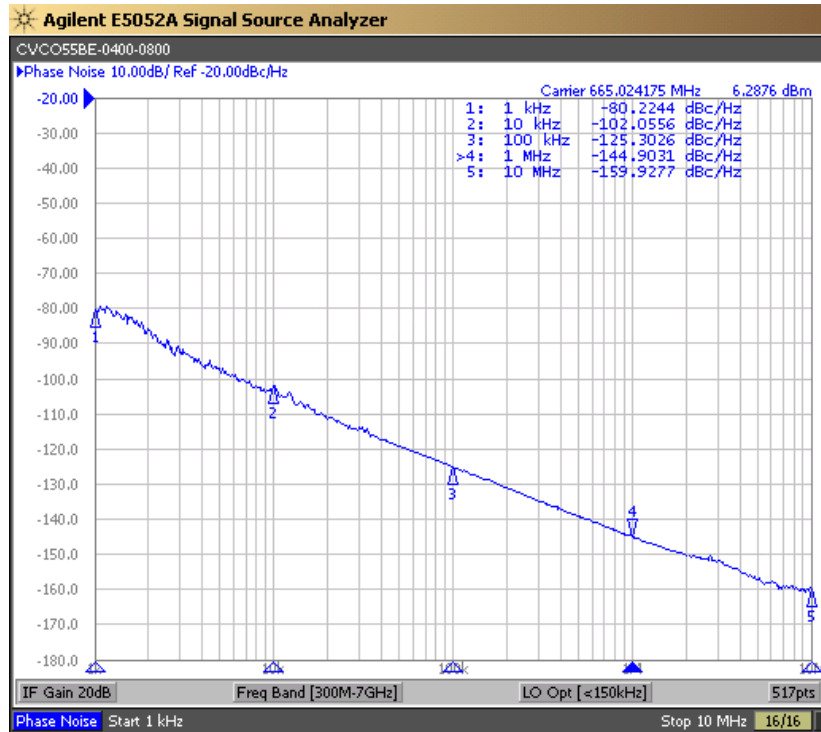

Phase Noise (1 Hz BW, Typical)

Tuning Curve (Typical)

**Product Control:**

Crystek Part Number:	CRBV55BE-0400-0800	Release Date:	24-Jun-2016
Revision Level:	D	Responsible:	C. Vales

Specification is subject to change without notice