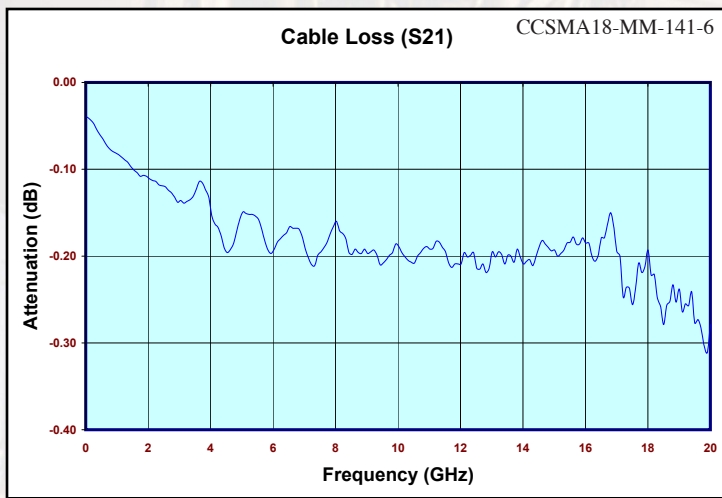

### Electrical Specifications:

- Impedance:** 50 Ohms
  - Frequency:** DC to 18 GHz
  - Insertion Loss:** <.67 dB/ft at 18 GHz
  - VSWR:** <1.35 to 18 GHz
  - Nominal Capacitance:** 28.6 pF/ft
  - Velocity of Propagation:** 70%
  - Shield Effectiveness:** 130 dB Typical
  - Attenuation (dB/ft):** 0.12 Typical at 1 GHz  
0.23 Typical at 3 GHz  
0.31 Typical at 5 GHz  
0.46 Typical at 10 GHz  
0.65 Typical at 18 GHz
- \*connector loss not included (refer to actual cable plot below)*

- Avg Power in (Watts):** 686 @ 400 MHz  
419 @ 1 GHz  
122 @ 10 GHz  
83 @ 18 GHz
- \*as specified at 40°C*

- Applications:** Jumpers  
Instrumentation  
High Frequency Interconnects

*Custom Lengths Available*

*Electrically Matched Pairs Available*

Actual Plot